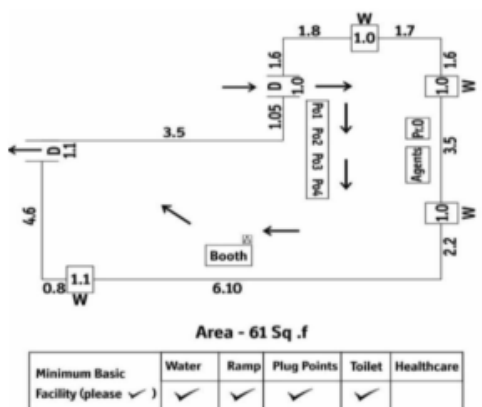

Nazri Naksha

Google Map View

Polling Station Building Front View

Polling Station Front View

Cad View

Key MAP View