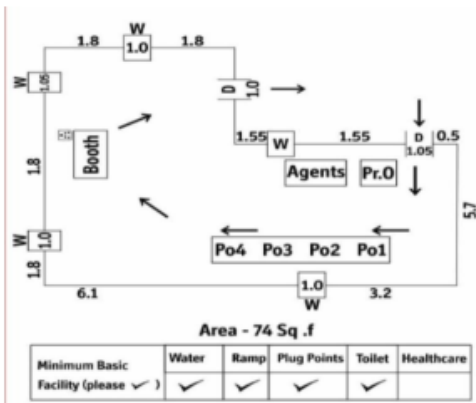

Nazri Naksha

Google Map View

Polling Station Building Front View

Polling Station Front View

Cad View

Key MAP View