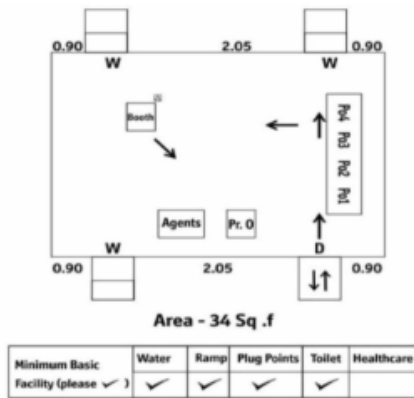

Nazri Naksha

Google Map View

Polling Station Building Front View

Polling Station Front View

Cad View

Key MAP View