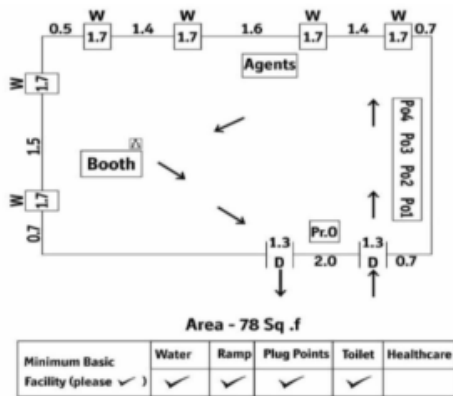

Nazri Naksha

Google Map View

Polling Station Building Front View

Polling Station Front View

Cad View

Key MAP View