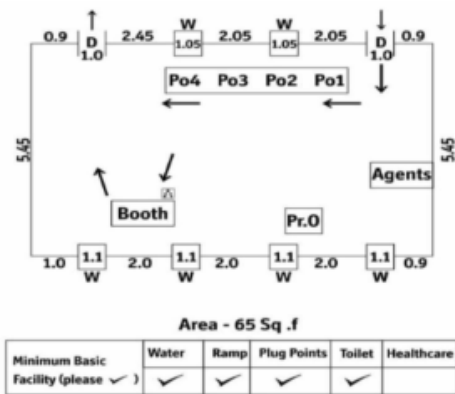

Nazri Naksha

Google Map View

Polling Station Building Front View

Polling Station Front View

Cad View

Key MAP View