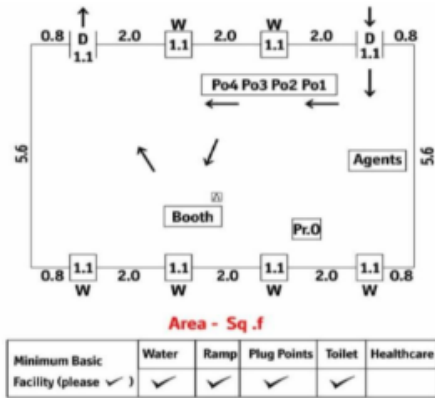

Nazri Naksha

Google Map View

Polling Station Building Front View

Polling Station Front View

Cad View

Key MAP View