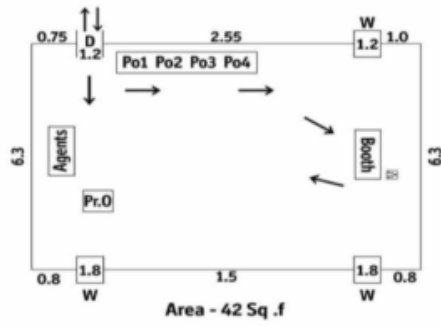

Nazri Naksha

Google Map View

Polling Station Building Front View

Polling Station Front View

Cad View

Minimum Basic Facility (please ✓)	Water	Ramp	Plug Points	Toilet	Healthcare
	✓	✓	✓	✓	

Key MAP View