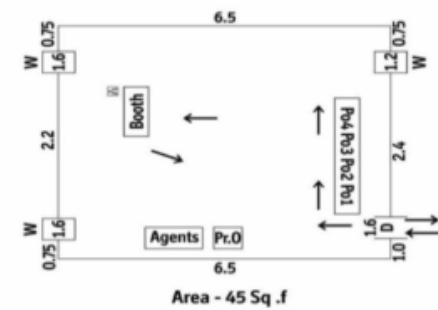

Nazri Naksha

Google Map View

Polling Station Building Front View

Polling Station Front View

Cad View

Minimum Basic Facility (please ✓)	Water	Ramp	Plug Points	Toilet	Healthcare
	✓	✓	✓	✓	

Key MAP View