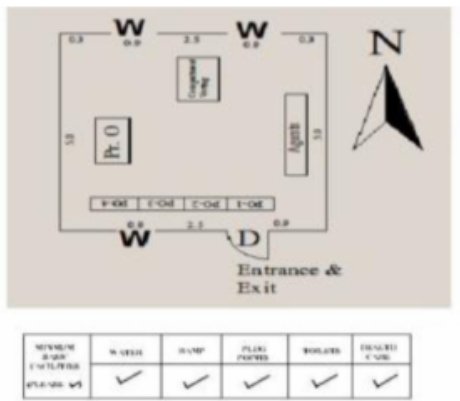

Nazri Naksha

Google Map View

Polling Station Building Front View

Polling Station Front View

Cad View

Key MAP View