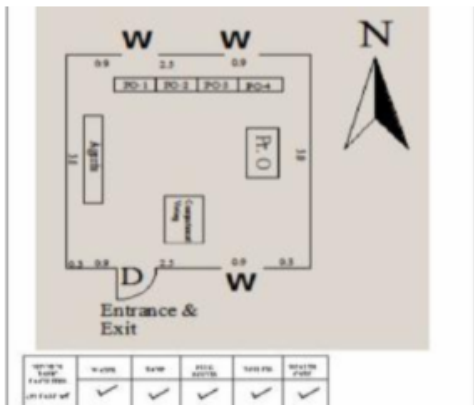

Nazri Naksha

Google Map View

Polling Station Building Front View

Polling Station Front View

Cad View

Key MAP View