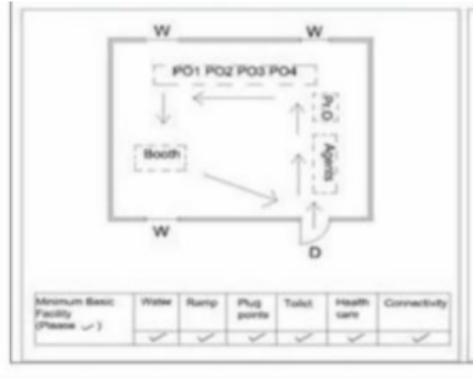

Nazri Naksha

Google Map View

Polling Station Building Front View

Polling Station Front View

Cad View

Key MAP View