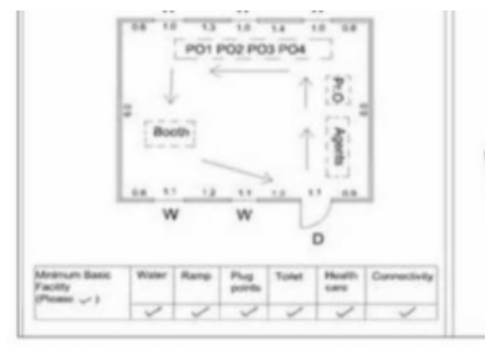

Nazri Naksha

Google Map View

Polling Station Building Front View

Polling Station Front View

Cad View

Key MAP View