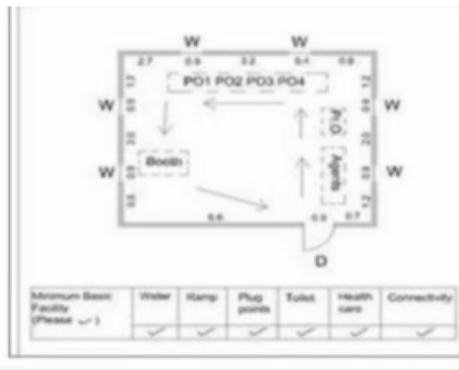

Nazri Naksha

Google Map View

Polling Station Building Front View

Polling Station Front View

Cad View

Key MAP View