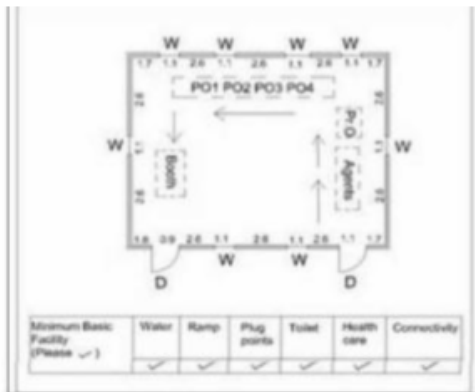

Nazri Naksha

Google Map View

Polling Station Building Front View

Polling Station Front View

Cad View

Key MAP View