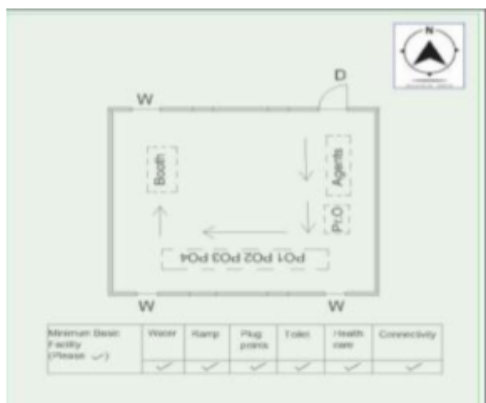

Nazri Naksha

Google Map View

Polling Station Building Front View

Polling Station Front View

Cad View

Key MAP View