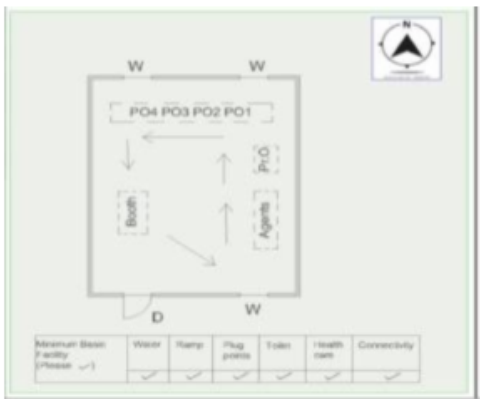

Nazri Naksha

Google Map View

Polling Station Building Front View

Polling Station Front View

Cad View

Key MAP View