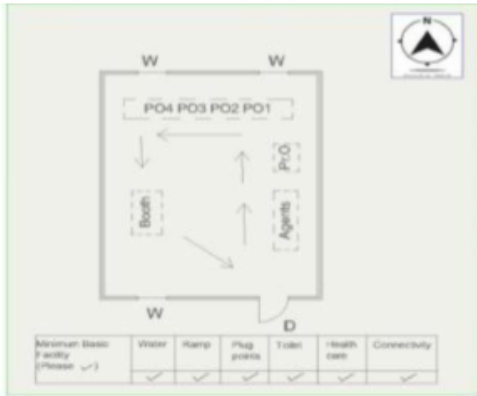

Nazri Naksha

Google Map View

Polling Station Building Front View

Polling Station Front View

Cad View

Key MAP View