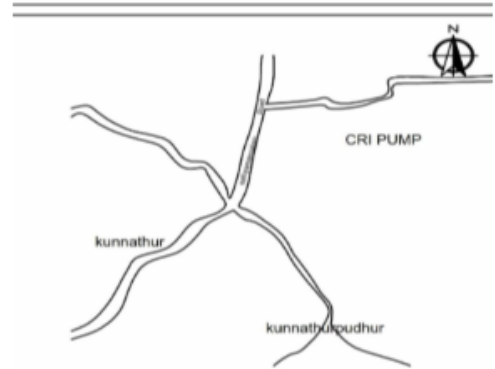

Cad View

Key MAP View

MINIMUM BASIC FACILITY (PLEASE ✓)	WATER	RAMP	PLUG POINT	TOILET	HEALTHCARE
	✓	✓	✓	✓	✓