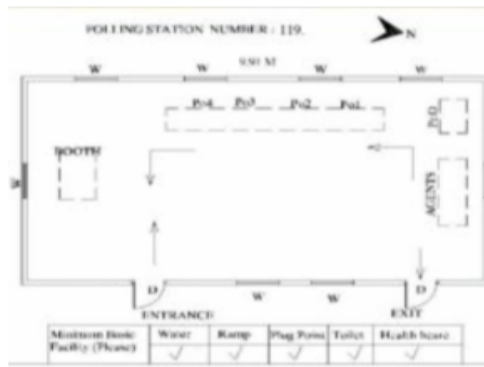

Nazri Naksha

Google Map View

Cad View