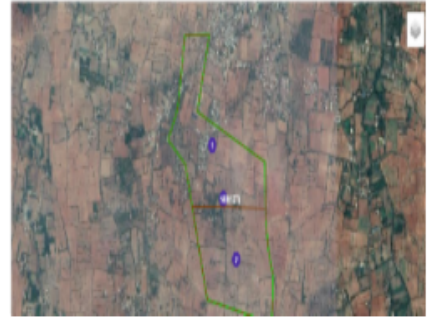

Nazri Naksha

Google Map View