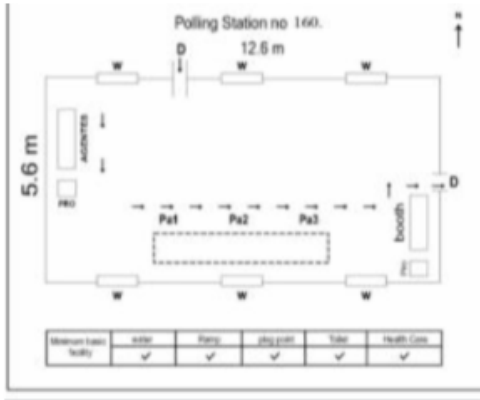

Nazri Naksha

Google Map View

Polling Station Building Front View

Polling Station Front View

Cad View

Key MAP View