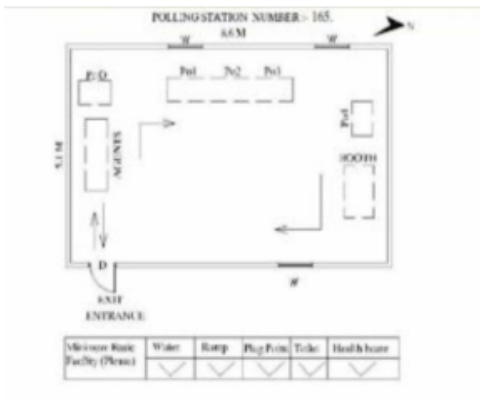

Nazri Naksha

Google Map View

Cad View