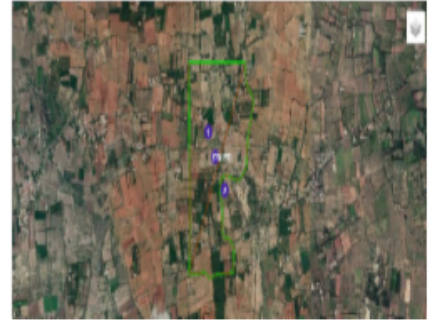

Nazri Naksha

Google Map View