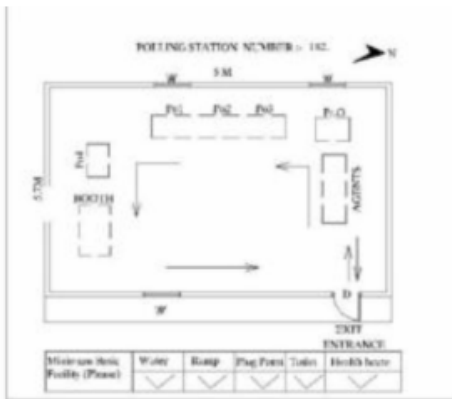

Nazri Naksha

Google Map View

Polling Station Building Front View

Polling Station Front View

Cad View

Key MAP View