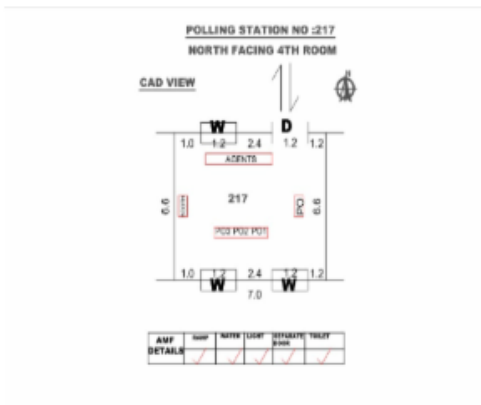

Nazri Naksha

Google Map View

Polling Station Building Front View

Polling Station Front View

Cad View

Key MAP View