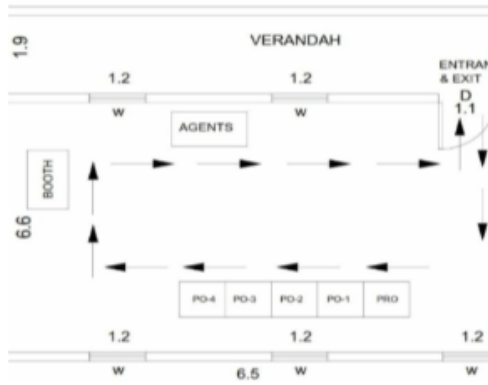

Nazri Naksha

Google Map View

Polling Station Building Front View

Polling Station Front View

Cad View

Key MAP View