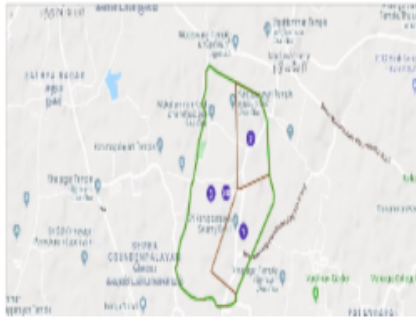

Nazri Naksha

Google Map View