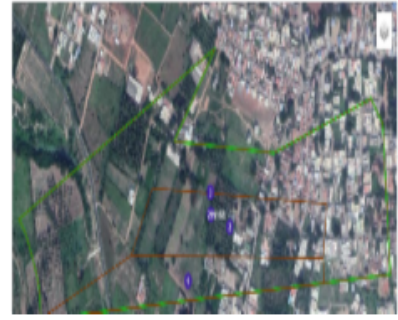

Nazri Naksha

Google Map View