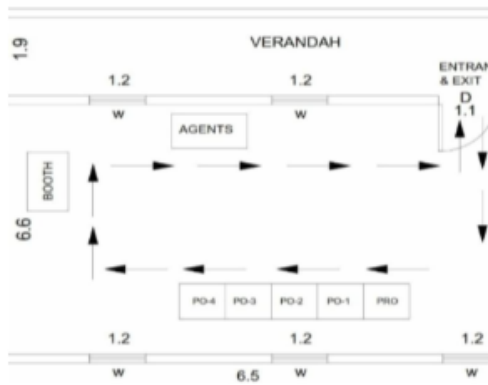

Nazri Naksha

Google Map View

Polling Station Building Front View

Polling Station Front View

Cad View

Key MAP View