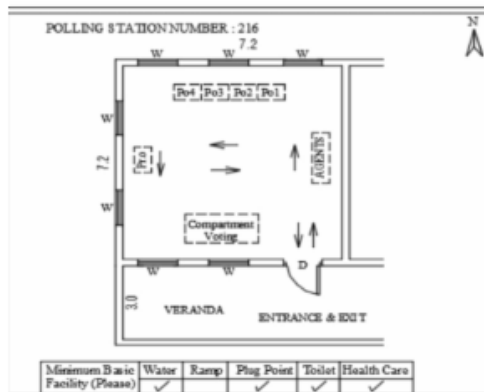

Nazri Naksha

Google Map View

Polling Station Building Front View

Polling Station Front View

Cad View

Key MAP View