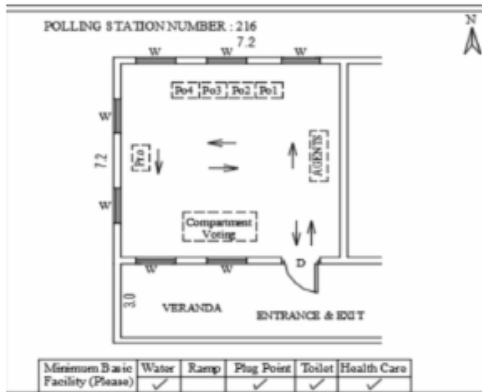

Nazri Naksha

Google Map View

Polling Station Building Front View

Polling Station Front View

Cad View

Key MAP View