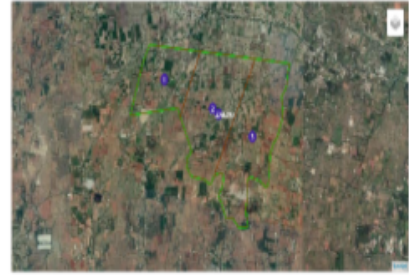

Nazri Naksha

Google Map View