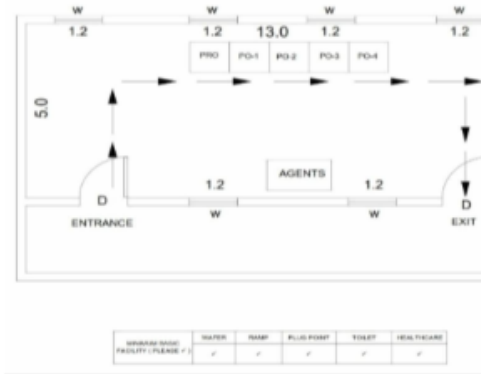

Nazri Naksha

Google Map View

Polling Station Building Front View

Polling Station Front View

Cad View

Key MAP View