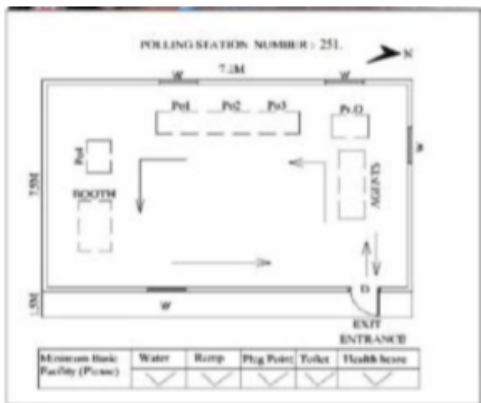

Nazri Naksha

Google Map View

Polling Station Building Front View

Polling Station Front View

Cad View

Key MAP View