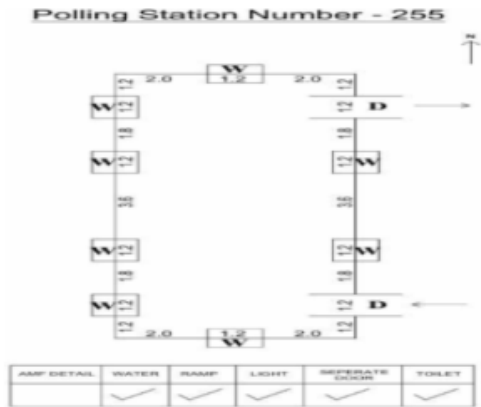

Nazri Naksha

Google Map View

Polling Station Building Front View

Polling Station Front View

Cad View

Key MAP View