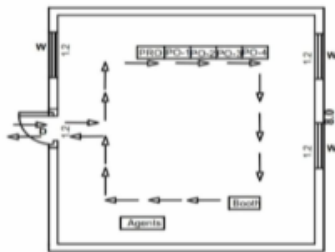

Cad View

Key MAP View

MINIMUM BASIC FACILITY (PLEASE ✓)	WATER	RAMP	PLUG POINT	TOILET	HEALTH
	✓	✓	✓	✓	✓