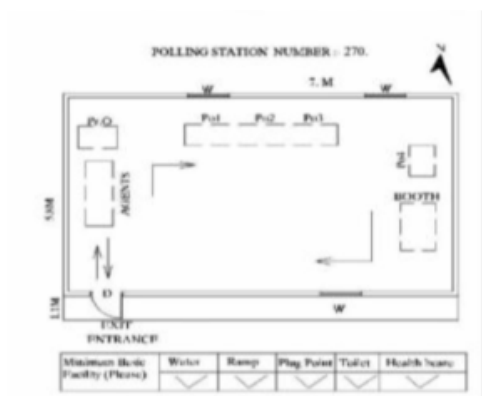

Nazri Naksha

Google Map View

Polling Station Building Front View

Polling Station Front View

Cad View

Key MAP View