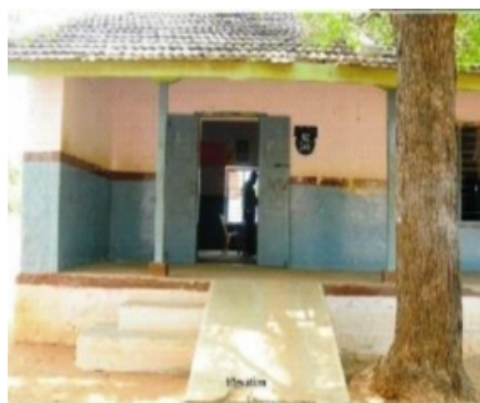

Polling Station Front View