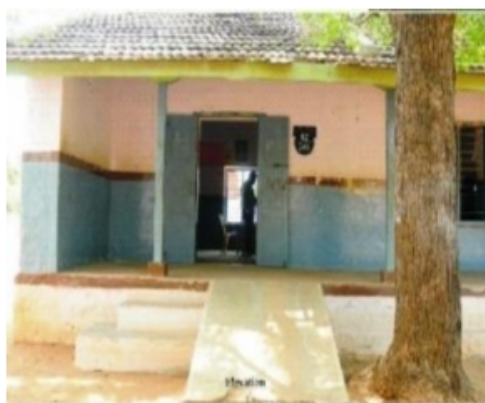

Polling Station Building Front View