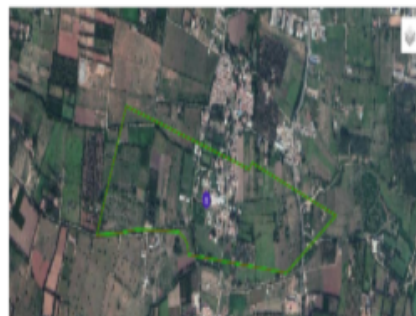

Nazri Naksha

Google Map View