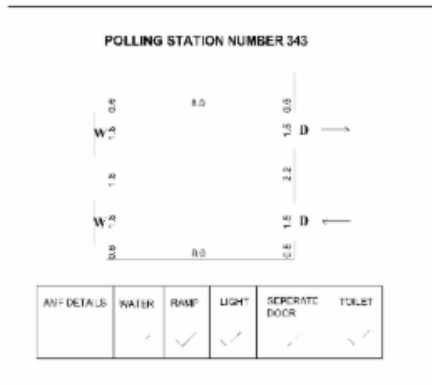

Nazri Naksha

Google Map View

Polling Station Building Front View

Polling Station Front View

Cad View

Key MAP View