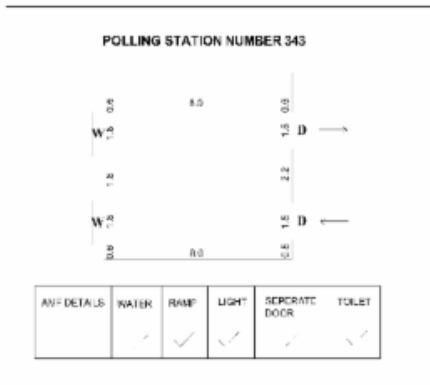

Nazri Naksha

Google Map View

Polling Station Building Front View

Polling Station Front View

Cad View

Key MAP View