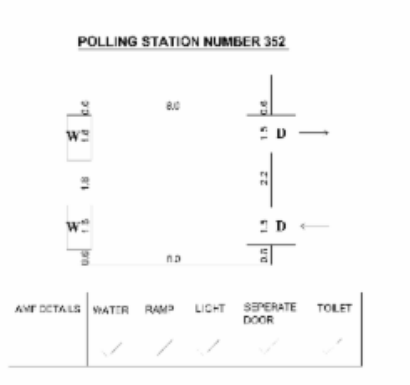

Nazri Naksha

Google Map View

Polling Station Building Front View

Polling Station Front View

Cad View

Key MAP View