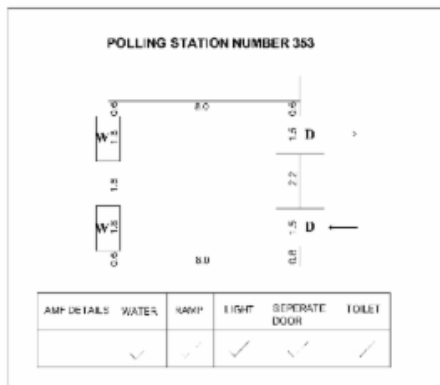

Nazri Naksha

Google Map View

Polling Station Building Front View

Polling Station Front View

Cad View

Key MAP View