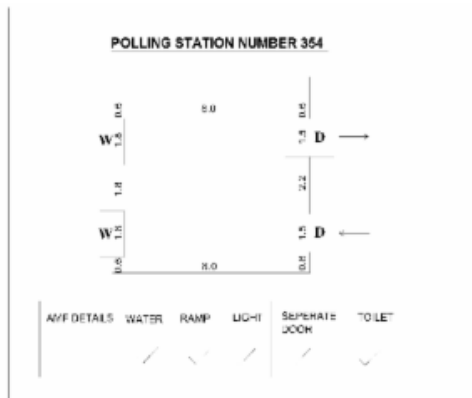

Nazri Naksha

Google Map View

Polling Station Building Front View

Polling Station Front View

Cad View

Key MAP View