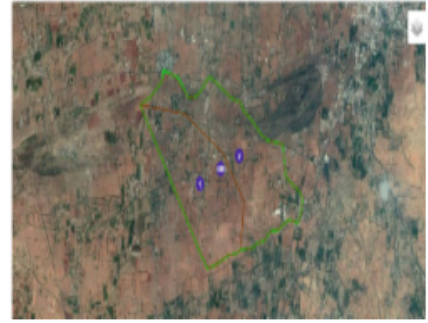

Nazri Naksha

Google Map View