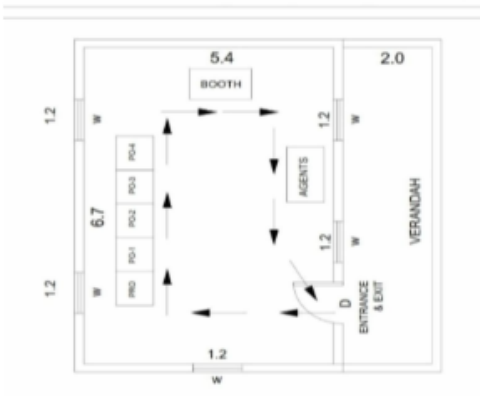

Nazri Naksha

Google Map View

Cad View