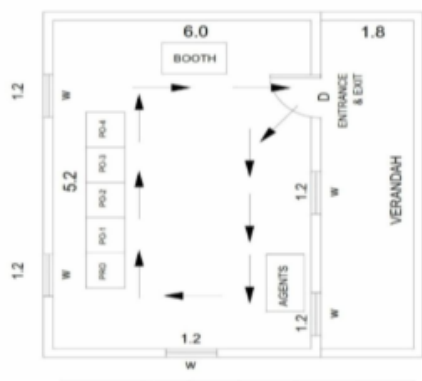

Nazri Naksha

Google Map View

Cad View