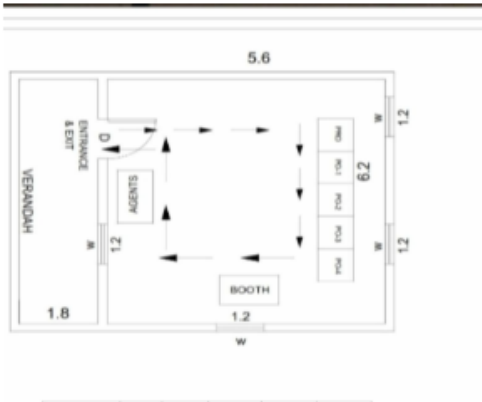

Nazri Naksha

Google Map View

Polling Station Building Front View

Polling Station Front View

Cad View

Key MAP View