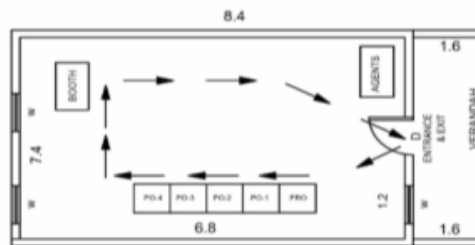

Cad View

Key MAP View

MINIMUM BASIC FACILITY (PLEASE ✓)	WATER	RAMP	PLUG POINT	TOILET	HEALTHCARE
	✓	✓	✓	✓	✓