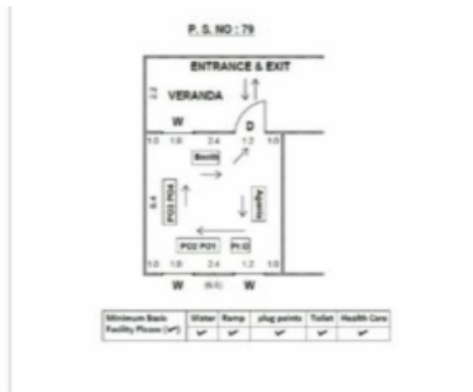

Nazri Naksha

Google Map View

Polling Station Building Front View

Polling Station Front View

Cad View

Key MAP View