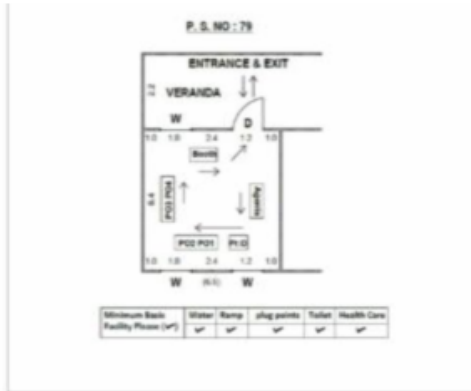

Nazri Naksha

Google Map View

Polling Station Building Front View

Polling Station Front View

Cad View

Key MAP View